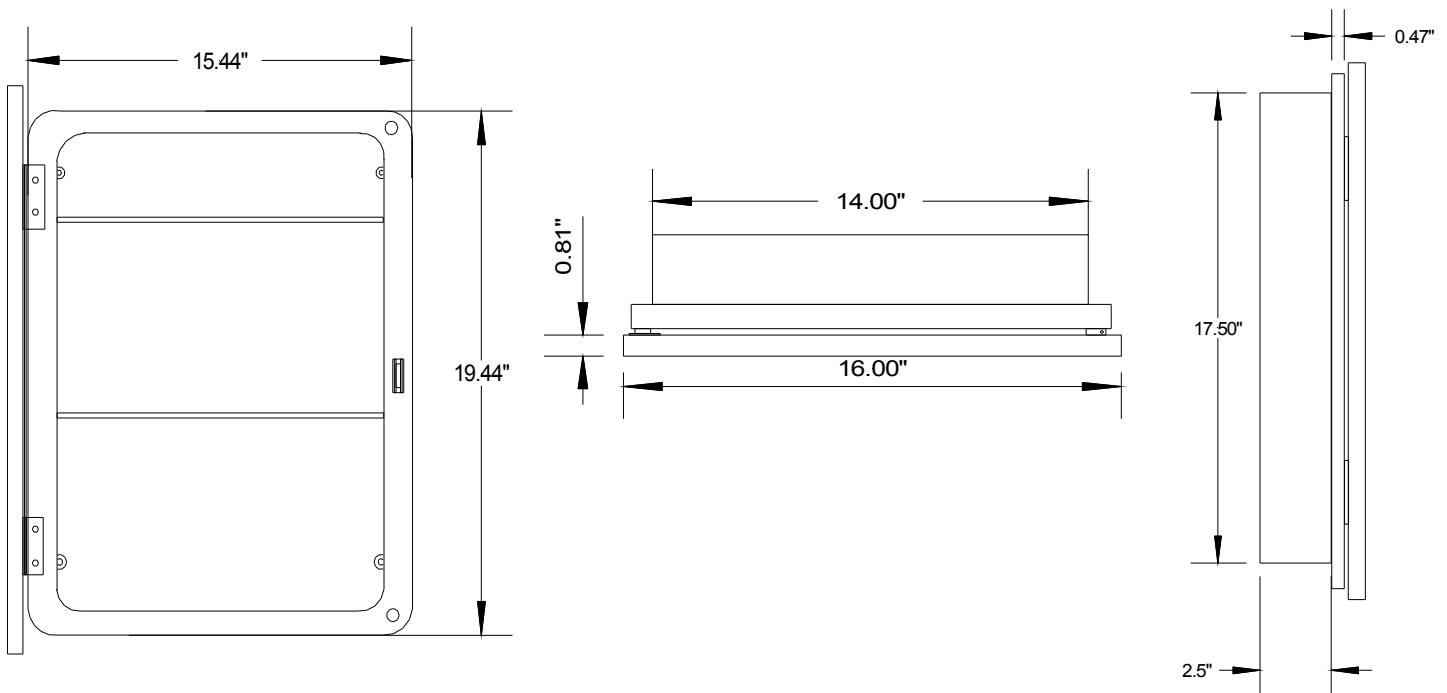

**American Pride- 526 Crest Road -Flat Rock, NC 28731
(828)697-8847 Fax (828)697-7094**

Style Liberty 9406WR1 Recess Mounted Med Cab

Door: 16" x 22" Maple Louvered Unfinished Stain Grade Square Top
Rough Opening: 14" x 18" x 2-1/2" With 3" storage depth
Door Catch: Magnetic catch with riveted striker plate
Shelves: 3 Fixed white polystyrene shelves
Hinges: 2 2-1/2" Hinges Galvanized(G40)
Hardware: All hardware is zinc plated(magnetic catch, screws & hardware pack)
Cabinet: Injection Molded in White Typical Wall Thickness .110
Material: High Impact Polystyrene All Color Non-Toxic
This unit comes unassembled with all hardware included

*When installing hinge and strike plate for door
be sure to orient louvers correctly depending
on which way door will be opening
Louvers always face down when facing cabinet*