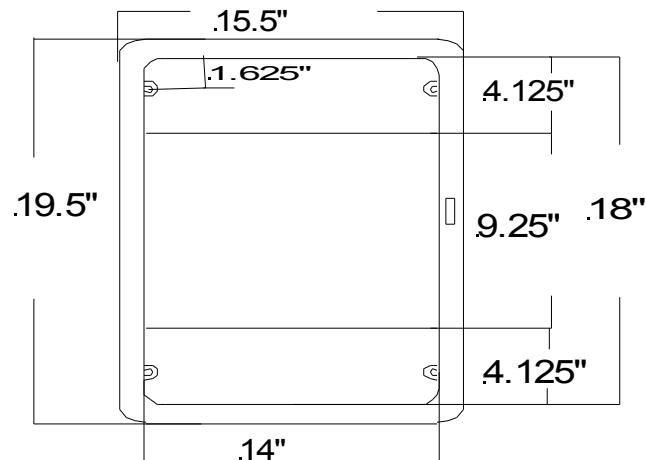

**American Pride -526 Crest Road -Flat Rock, NC 28731
828-697-8847 fax 828-697-7094**

Style#9604R1(Recessed) or 9604S1(Surface Mounted) Hideaway

Door: 16"x 22"x 5/8" Flat MDF Melamine White
Rough Opening: 14" x 18" With 3-5/8" storage depth and inserts 2-3/8" into the wall
Door Catch: Magnetic catch
Shelves: 2 fixed shelves
Hinges: 2 2.5" Tri Brite split Butt
Hardware: All hardware is zinc plated(magnetic catch, screws & hardware pack)
Cabinet: Injection Molded in White Typical Wall Thickness .110
Material: High Impact Polystyrene All Color Non-Toxic
1.5 Notched Izod(minimum) Specific Gravity 1.05, 73°/28°
Heat Deflection annealed, 264 psi 185
Vicat Softening Point, °F 202 °C 94
Tensile Strength at yield (2.0 in/min) psi 3400
Ultimate Elongation %(0.2 in/min)(5 mm/min) 35
Flexular Modulus (0.05 in/min) psi 300,000
Hardness, Rockwell M 20
Izod Impact, 1/4" - 8.4 mm @ 78° F/23°C 1.4 ft.-lb 75 J/M

96 (Standard, 1C or 1D) Plastic(Polystyrene) Recessed or Surface Mounted Cabinet

**Storage Depth(3.5")
Covers up 15.5" x 19.5"
3 Fixed Shelves
R.O.(14" x 18"x 2.5")**