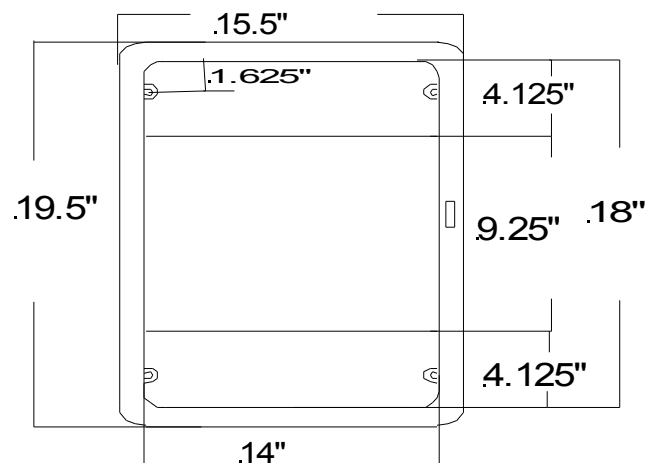

**American Pride -526 Crest Road -Flat Rock, NC 28731
828-697-8847 fax 828-697-7094**

Style#9604R1(Recessed) or 9604S1(Surface Mounted) Hideaway

Door: 16"x 22"x 5/8" Flat MDF Melamine White
Rough Opening: 14" x 18" With 3-5/8" storage depth and inserts 2-3/8" into the wall
Door Catch: Magnetic catch
Shelves: 2 fixed shelves
Hinges: 2 2.5" Tri Brite split Butt
Hardware: All hardware is zinc plated(magnetic catch, screws & hardware pack)
Cabinet: Injection Molded in White Typical Wall Thickness .110
Material: High Impact Polystyrene All Color Non-Toxic
1.5 Notched Izod(minimum) Specific Gravity 1.05, 73°/28°
Heat Deflection annealed, 264 psi 185
Vicat Softening Point, °F 202 °C 94
Tensile Strength at yield (2.0 in/min) psi 3400
Ultimate Elongation %(0.2 in/min)(5 mm/min) 35
Flexular Modulus (0.05 in/min) psi 300,000
Hardness, Rockwell M 20
Izod Impact, 1/4" - 8.4 mm @ 78° F/23°C 1.4 ft.-lb 75 J/M

96 (Standard, 1C or 1D) Plastic(Polystyrene) Recessed or Surface Mounted Cabinet

**Storage Depth(3.5")
Covers up 15.5" x 19.5"
3 Fixed Shelves
R.O.(14" x 18"x 2.5")**