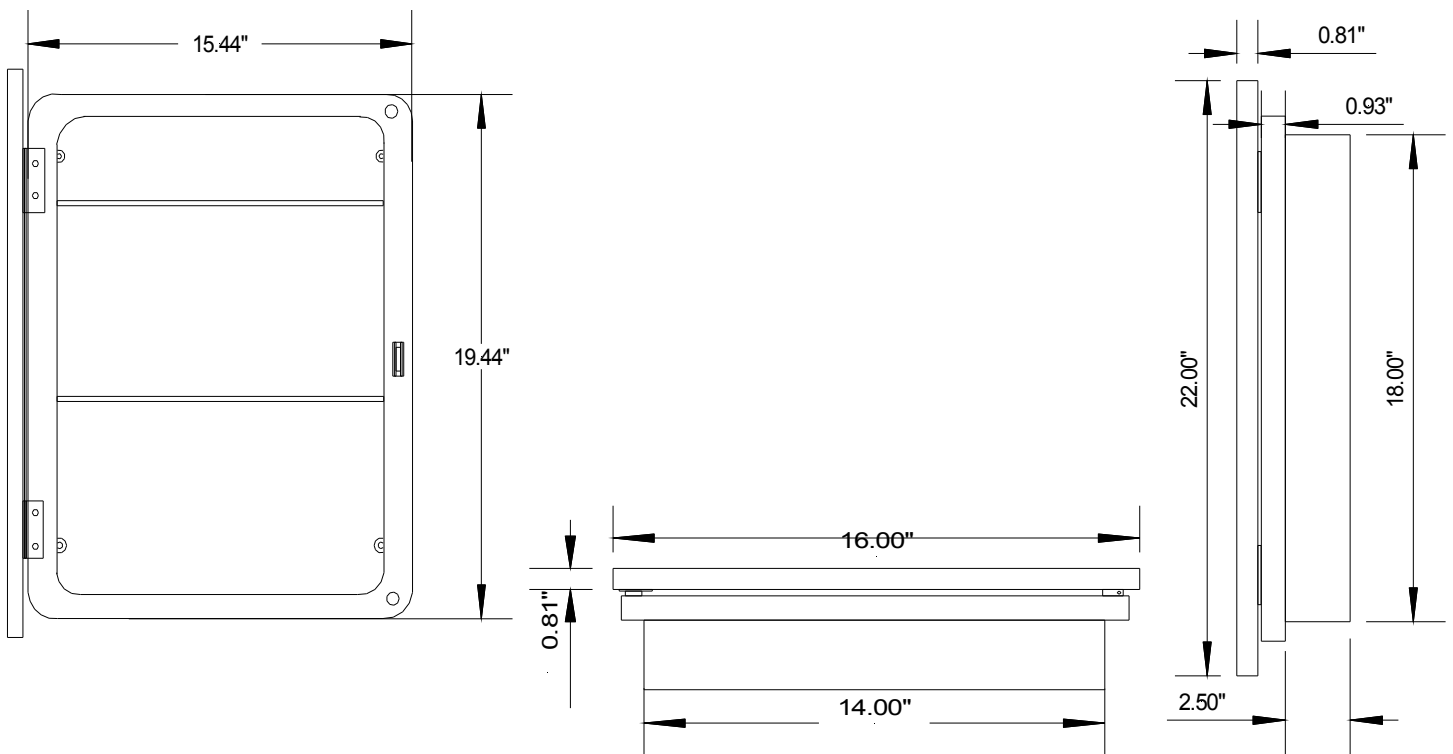

**American Pride- www.apcabinets.com
(828)697-8847 Fax (828)697-7094**

Style Liberty 9606WR1 Recessed or 9606WS1 Surface Mounted Med Cab

Door: 16" x 22" x 3/4" Wood Louvered Unfinished Stain Grade Square Top
Rough Opening: 14" x 18" x 2-1/2" With 3-1/2" storage depth
Overall Size: 16" x 22" x 4-1/2"
Door Catch: Steel Clip Closure Mechanism for mobile applications
Shelves: 3 Fixed white polystyrene shelves
Hinges: 2 G40 Galvanized 2-1/2" Split Butt Hinges
Hardware: All hardware is zinc plated(magnetic catch, screws & hardware pack)
Cabinet: Injection Molded in White Typical Wall Thickness .110
Material: High Impact Polystyrene
All Color Non-Toxic

****This unit comes unassembled with all hardware included****
*When installing hinge and strike plate for door
be sure to orient louvers correctly depending
on which way door will be opening
Louvers always face down when facing cabinet*