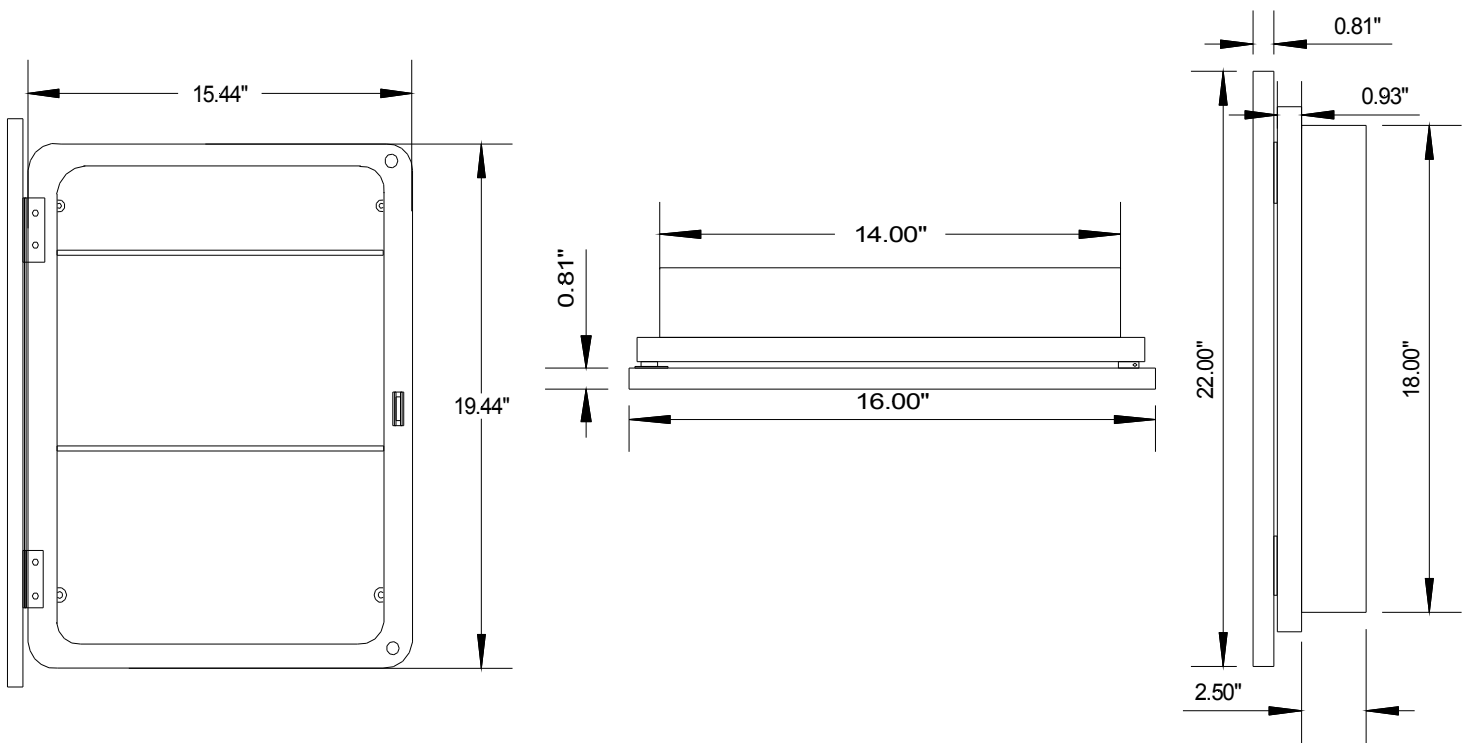

**American Pride- [www.apcabinets.com](http://www.apcabinets.com)  
(828)697-8847 Fax (828)697-7094**

Style Liberty 9606W1CR1 Recessed or 9606W1CS1 Surface Mounted Med Cab

Door: 16" x 22" Wood Louvered Unfinished Stain Grade Square Top  
Rough Opening: 14" x 18" x 2-1/2" With 3-1/2" storage depth  
Door Catch: Magnetic catch with screw fastened striker plate  
Shelves: 3 Fixed white polystyrene shelves  
Hinges: 2 2-1/2" Hinges Galvanized(G40)  
Hardware: All hardware is zinc plated(magnetic catch, screws & hardware pack)  
Cabinet: Injection Molded in White Typical Wall Thickness .110  
Material: High Impact Polystyrene All Color Non-Toxic  
\*\*This unit comes unassembled with all hardware included\*\*

*When installing hinge and strike plate for door  
be sure to orient louvers correctly depending  
on which way door will be opening  
Louvers always face down when facing cabinet*