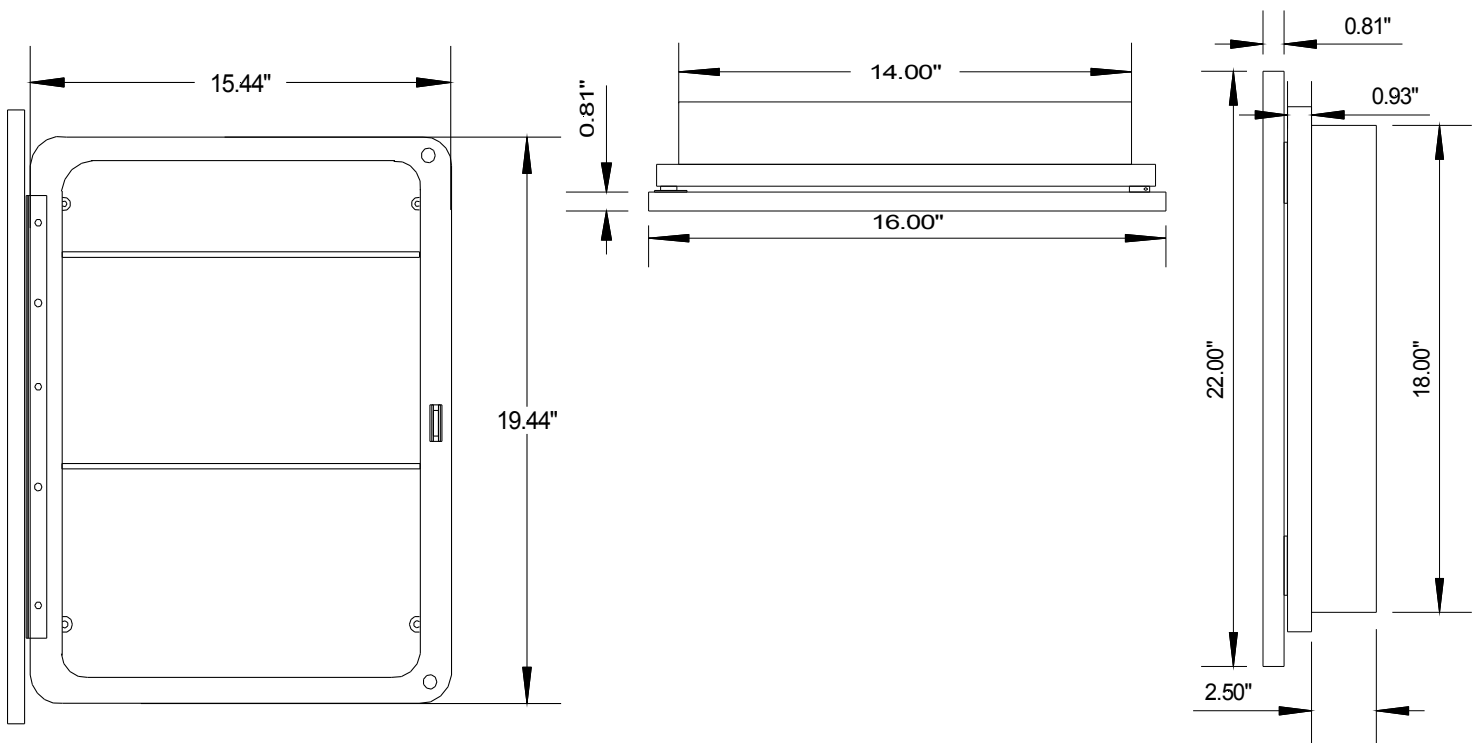

**American Pride- 526 Crest Road -Flat Rock, NC 28731  
(828)697-8847 Fax (828)697-7094**

Style Liberty 9606W1DR1 Recessed or 9606W1DS1 Surface Mounted Med Cab

- Door: 16" x 22" Maple Louvered Unfinished Stain Grade Square Top  
Rough Opening: 14" x 18" x 2-1/2" With 3-1/2" storage depth  
Door Catch: Magnetic catch with riveted striker plate  
Shelves: 3 Fixed white polystyrene shelves  
Hinges: 1 17" Piano Hinge Galvanized(G40)  
Hardware: All hardware is zinc plated(magnetic catch, screws & hardware pack)  
Cabinet: Injection Molded in White Typical Wall Thickness .110  
Material: High Impact Polystyrene All Color Non-Toxic  
\*\*This unit comes unassembled with all hardware included\*\*

*When installing hinge and strike plate for door  
be sure to orient louvers correctly depending  
on which way door will be opening  
Louvers always face down when facing cabinet*