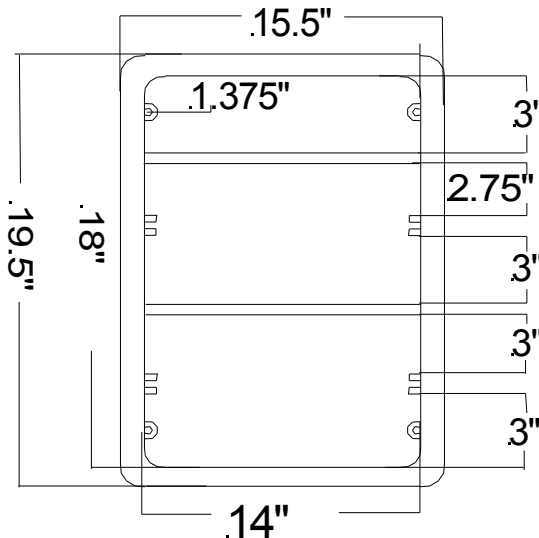

**American Pride - 526 Crest Road - Flat Rock, NC 28731
828-697-8847 Fax 828-697-7094**

Product Specifications

Style Cabinet #9609WBR1G Recessed or 9609WBS1G Surface Mount Gold with Bevel

Door: 16-1/2"x 22-1/2" x 1" mitered gold PVC
Door Back: High impact polystyrene screwed into PVC frame
Mirror: 15" x 21" with 3/4" Bevel on 1/8" Mirror CCE
(1/2" of the Bevel is Viewable)
Rough Opening: 14" x 18" x 2-1/2" Storage Depth: 3-1/2"
Door Catch: Magnetic catch with screwed on striker plate
Shelves: 2 molded white polystyrene adjustable & 1 fixed polystyrene
Hinges: 1 17" Tri Brite Piano hinge
Hardware: Zinc plated (magnetic catch, screws & hardware pack)
Cabinet: Injection Molded in White Typical Wall Thickness .110
Material: High Impact Polystyrene All Color Non-Toxic

96 Series Adjustable Shelf Cabinet(1A and 1B) Plastic(Polystyrene) Recessed or Surface Mounted

Storage Depth(3.5")
Covers up 15.5" x 19.5"
2 White Adjustable
Polystyrene Shelves
1 Fixed White Polystyrene shelf
R.O.(14" x 18"x 2.5")