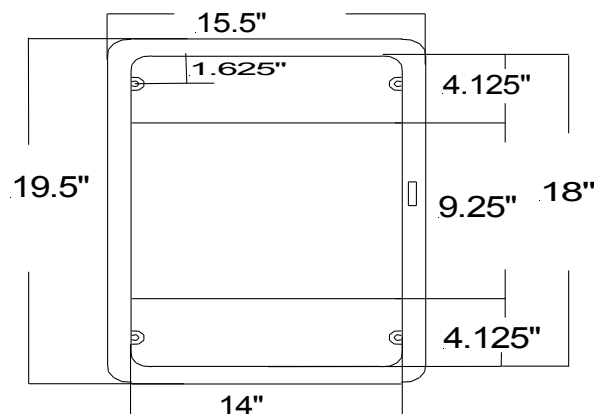

American Pride - 526 Crest Road - Flat Rock, NC 28731
828-697-8847 Fax 828-697-7094

Product Data Specifications

Deerfield Model#96101CR1CL(Classic finish on Oak) & 96101CR1W(White on Maple)
For Surface Mounted Cabinets Replace "R" with "S" EXAMPLE: 96101CS1CL

MIRROR: 14" x 20" Single Strength (.09375) CCE
OVERALL SIZE: 16-5/8" x 22-5/8" x 4-1/2"
ROUGH OPENING: 14" x 18 x 2.5" **STORAGE DEPTH:** 3.5"
SHELVES: 3 fixed white styrene
HINGE: 2 Tri-Brite galvanized 2-1/2" Split Butt hinges
DOOR OPERATION: One stainless steel striker plate and magnetic catch closure mechanism
MOUNTING HARDWARE: 4 #8 x 1 1/2" Steel Tapping Screws
FRAME MATERIAL: Classic Finish is 3/4" Oak and White Finish is 3/4" Maple
REVERSIBLE: Yes
DOOR BACKING: White High Impact Polystyrene .060 Thickness
CABINET: Injection Molded in White
For Surface Mount OD: 15.5" x 19.5" x 4"
Typical Wall Thickness .110 Material: High Impact Polystyrene
All Color Non-Toxic 1.5 Notched Izod (minimum)
Specific Gravity 1.05, 73 /28 F Heat Deflection Annealed, 264 psi 185
Vicat Softening Point, °F 202 °C 94
Tensile Strength at yield (2.0 in/min) psi 3400
Ultimate Elongation % (0.2 in/min)(5mm/min) 35
Flexular Modulus (0.05 in/min) psi 300,000 Hardness, Rockwell M 20
Izod Impact, 1/4" - 8.4 mm @ 78 F/23 C 1.4 ft.-lb. 75 J/m

96 (Standard, 1C or 1D) Plastic(Polystyrene) Recessed or Surface Mounted Cabinet

Storage Depth(3.5")
Covers up 15.5" x 19.5"
3 Fixed Shelves
R.O.(14" x 18"x 2.5")