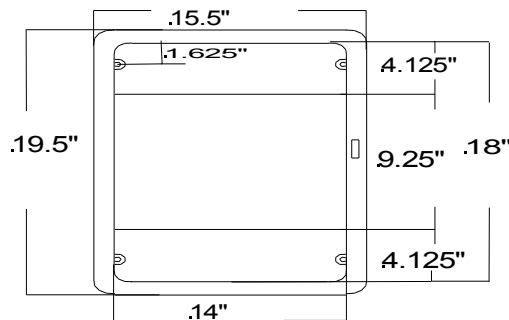

**American Pride – 526 Crest Road – Flat Rock, NC 28731
828-697-8847 Fax 828-697-7094**

Style Cabinet #9612RP Raised White Panel

Door: 16" x 20" x 5/8" Raised White Panel Door
 Mirror: Not applicable
 Door Catch: Screwed on striker plate with 3-7 lb. Magnet
 Shelves: 2 fixed white polystyrene shelves
 Hinges: 2 2.5" Tri Brite hinges
 Hardware: All hardware is zinc plated(hinges, magnetic catch, screws & hardware pack)
 Cabinet: Injection Molded in White
 Rough Opening 14" x 18" x 2-3/8" Storage Depth 3-5/8"
 Covers up 15-1/2" x 19-1/2" Non-Sleeved
 Typical Wall Thickness .110 Material: High Impact Polystyrene
 All Color Non-Toxic 1.5 Notched Izod(minimum)
 Specific Gravity 1.05, 73°/28° Heat Deflection annealed, 264 psi 185
 Vicat Softening Point, °F 202 °C 94 Tensile Strength at yield (2.0 in/min) psi 3400
 Ultimate Elongation %(0.2 in/min)(5 mm/min) 35
 Flexular Modulus (0.05 in/min) psi 300,000 Hardness, Rockwell M 20
 Izod Impact, 1/4" - 8.4 mm @ 78° F/23°C 1.4 ft.-lb. 75 J/M

**96 (Standard, 1C or 1D) Plastic(Polystyrene)
Recessed or Surface Mounted Cabinet**

**Storage Depth(3.5")
Covers up 15.5" x 19.5"
3 Fixed Shelves
R.O.(14" x 18"x 2.5")**

MODEL NO	DESCRIPTION
9612RPR1	16X20 RAISPANL FS BH MC RC 1PK
9612RPR4	16X20 RAISPANL FS BH MC RC 4PK
9612RPS1	16X20 RAISPANL FS BH MC SM 1PK
9612RPS4	16X20 RAISPANL FS BH MC SM 4PK

FS= Fixed Shelves	RC= Recessed
BH= Butt Hinges	SM= Surface Mount
MC= Magnetic Catch	1PK= 1 pc per carton/pack
	4PK= 4 pcs per carton/pack