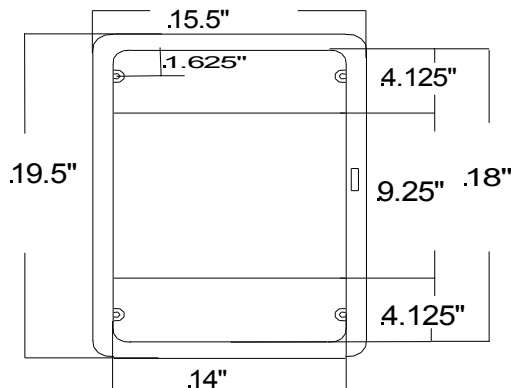

### Product Data Specifications

Woodfield Model#9614R1CA(Carolina), 9614R1CL(Classic), 9614R1HE(Heritage),  
For Surface Mounted Cabinets Replace "R" with "S" EXAMPLE: 9614S1CA

**MIRROR:** 14" x 20" Single Strength (.09375) CCE  
**OVERALL SIZE:** 17-1/2" x 23-1/2" x 4"  
**ROUGH OPENING:** 14" x 18 x 2.5" **STORAGE DEPTH:** 3.5"  
**SHELVES:** 3 Fixed white styrene  
**HINGE:** 2 Split Butt Tri-brite 2-1/2" hinges  
**DOOR OPERATION:** One Zinc Plated Riveted on Steel Clip Catch for On the Move Applications  
**MOUNTING HARDWARE:** 4 #8 x 1 1/2" Steel Tapping Screws  
**FRAME MATERIAL:** Solid Oak with a choice of 3 finishes Light to dark  
Carolina(CA), Classic(CL), Heritage(HE)  
**REVERSIBLE:** Yes  
**DOOR BACKING:** White High Impact Polystyrene .060 Thickness  
**CABINET:** Injection Molded in White  
**For Surface Mount OD: 15.5" x 19.5" x 4"**  
Typical Wall Thickness .110 Material: High Impact Polystyrene  
All Color Non-Toxic 1.5 Notched Izod (minimum)  
Specific Gravity 1.05, 73 /28 F Heat Deflection Annealed, 264 psi 185  
Vicat Softening Point, F 202 C 94  
Tensile Strength at yield (2.0 in/min) psi 3400  
Ultimate Elongation % (0.2 in/min)(5mm/min) 35  
Flexular Modulus (0.05 in/min) psi 300,000 Hardness, Rockwell M 20  
Izod Impact, 1/4" - 8.4 mm @ 78 F/23 C 1.4 ft.-lb. 75 J/m

### 96 (Standard, 1C or 1D) Plastic(Polystyrene) Recessed or Surface Mounted Cabinet

Storage Depth(3.5")  
Covers up 15.5" x 19.5"  
3 Fixed Shelves  
R.O.(14" x 18"x 2.5")