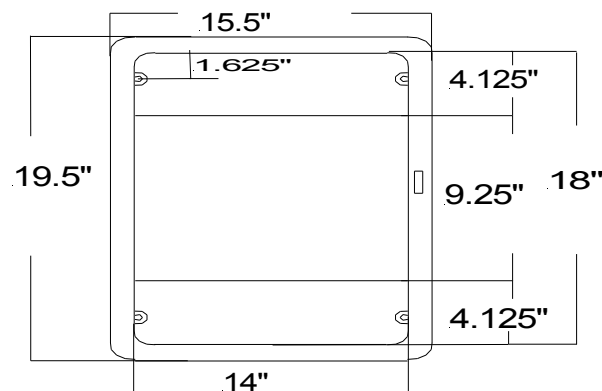

American Pride - 526 Crest Road - Flat Rock, NC 28731
828-697-8847 Fax 828-697-7094

Product Data Specifications

Woodfield Model#96141CR1CA(Carolina), 96141CR1CL(Classic),
For Surface Mounted Cabinets Replace "R" with "S" EXAMPLE: 96141CS1CA

MIRROR: 14" x 20" Single Strength (.09375) CCE
OVERALL SIZE: 17-1/2" x 23-1/2" x 4"
ROUGH OPENING: 14" x 18 x 2.5" **STORAGE DEPTH:** 3.5"
SHELVES: 3 Fixed white styrene
HINGE: 2 Tri-brite Galvanized 2-1/2" Split Butt hinges
DOOR OPERATION: One stainless steel striker plate and magnetic catch closure mechanism
MOUNTING HARDWARE: 4 #8 x 1 1/2" Steel Tapping Screws 4 #10x2-1/2"for Surface
FRAME MATERIAL: 3/4" Solid Oak with a choice of 2 finishes Light to Medium
Carolina(CA), Classic(CL),
REVERSIBLE: Yes
DOOR BACKING: White High Impact Polystyrene .060 Thickness
CABINET: Injection Molded in White
For Surface Mount OD: 15.5" x 19.5" x 4"
Typical Wall Thickness .110 Material: High Impact Polystyrene
All Color Non-Toxic 1.5 Notched Izod (minimum)
Specific Gravity 1.05, 73 /28 F Heat Deflection Annealed, 264 psi 185
Vicat Softening Point, °F 202 °C 94
Tensile Strength at yield (2.0 in/min) psi 3400
Ultimate Elongation % (0.2 in/min)(5mm/min) 35
Flexular Modulus (0.05 in/min) psi 300,000 Hardness, Rockwell M 20
Izod Impact, 1/4" - 8.4 mm @ 78 F/23 C 1.4 ft.-lb. 75 J/m

96 (Standard, 1C or 1D) Plastic(Polystyrene) Recessed or Surface Mounted Cabinet

Storage Depth(3.5")
Covers up 15.5" x 19.5"
3 Fixed Shelves
R.O.(14" x 18"x 2.5")