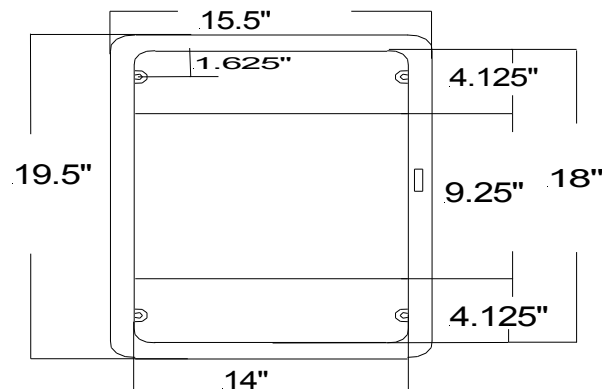

### Product Data Specifications

Woodfield Model#96141DR1CA(Carolina), 96141DR1CL(Classic),  
For Surface Mounted Cabinets Replace "R" with "S" EXAMPLE: 96141CS1CA

**MIRROR:** 14" x 20" Single Strength (.09375) CCE  
**OVERALL SIZE:** 17-1/2" x 23-1/2" x 4"  
**ROUGH OPENING:** 14" x 18 x 2.5" **STORAGE DEPTH:** 3.5"  
**SHELVES:** 3 Fixed white styrene  
**HINGE:** 1 Tri-brite Galvanized 17" Piano hinge  
**DOOR OPERATION:** One stainless steel striker plate and magnetic catch closure mechanism  
**MOUNTING HARDWARE:** 4 #8 x 1 1/2" Steel Tapping Screws 4 #10x2-1/2"for Surface  
**FRAME MATERIAL:** 3/4" Solid Oak with a choice of 2 finishes Light to Medium  
Carolina(CA), Classic(CL)  
**REVERSIBLE:** Yes  
**DOOR BACKING:** White High Impact Polystyrene .060 Thickness  
**CABINET:** Injection Molded in White  
**For Surface Mount OD: 15.5" x 19.5" x 4"**  
Typical Wall Thickness .110 Material: High Impact Polystyrene  
All Color Non-Toxic 1.5 Notched Izod (minimum)  
Specific Gravity 1.05, 73 /28 F Heat Deflection Annealed, 264 psi 185  
Vicat Softening Point, °F 202 °C 94  
Tensile Strength at yield (2.0 in/min) psi 3400  
Ultimate Elongation % (0.2 in/min)(5mm/min) 35  
Flexular Modulus (0.05 in/min) psi 300,000 Hardness, Rockwell M 20  
Izod Impact, 1/4" - 8.4 mm @ 78 F/23 C 1.4 ft.-lb. 75 J/m

## 96 (Standard, 1C or 1D) Plastic(Polystyrene) Recessed or Surface Mounted Cabinet

**Storage Depth(3.5")**  
**Covers up 15.5" x 19.5"**  
**3 Fixed Shelves**  
**R.O.(14" x 18"x 2.5")**