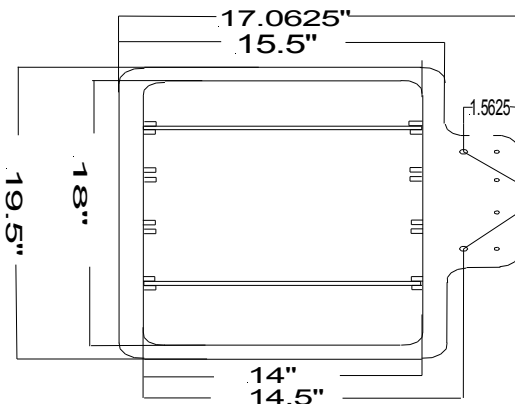

97 Series Plastic(Polystyrene) Recessed or Surface Mounted Cabinet