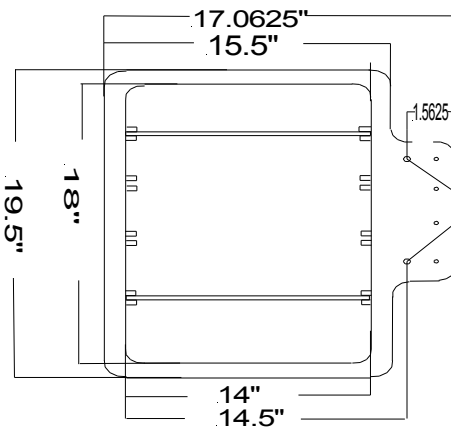

**American Pride - 526 Crest Road - Flat Rock, NC 28731
(828)697-8847 Fax (828)697-7094**

Product Data Specifications

Saxony - Model # 9704RVEN(Venetian Bronze) or 9704SVEN(Surface Mount)

Saxony - Model # 9704RPEW(Pewter) or 9704SPEW(Surface Mount)

Door:	18-1/2" x 23" x 1-1/4" Molded Polystyrene Frame painted Venetian Bronze(VEN)or Pewter(PEW). White Polystyrene door backing glued & screwed to mirror and frame
Mirror:	16"x21" x 1/8" Double Strength Clean cut edge flat mirror
Rough Opening(R):	14" x 18" x 2-3/8" Projection from wall: 2-3/4" Storage Depth: 3-1/2"
Surface Mount(S):	Covers up to 15-1/2" x 19-1/2"
Overall:	18-1/2" x 23" x 5-1/8"
Door Catch:	Magnetic catch with riveted on stainless striker plate
Shelves:	2 adjustable white polystyrene, 1 fixed polystyrene
Hinges:	1 8" Tri-Brite galvanized piano hinge
Hardware:	All hardware is zinc plated(magnetic catch, screws & hardware pack)
Cabinet:	Injection Molded in White Typical Wall Thickness .110 Material: High Impact Polystyrene All Color Non-Toxic

97 Series Plastic(Polystyrene) Recessed or Surface Mounted Cabinet

For Recessed Install
Use #10 x 2.5" Screws
Both screws should be
fastened to stud
For Surface Mounted Install
Use #10 x 5" Screws

Storage Depth(3.5") Covers up 15.5" x 19.5"
2 White Adjustable Polystyrene Shelves
1 Fixed White Polystyrene shelf
R.O.(14" x 18"x 2.375")
Requires 1/2" Offset