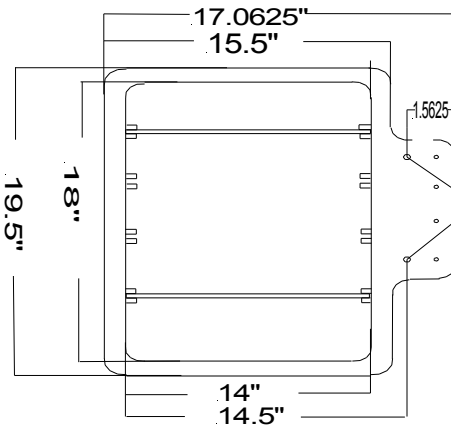

**American Pride - 526 Crest Road - Flat Rock, NC 28731
(828)697-8847 Fax (828)697-7094**

Product Data Specifications

Saxony - Model # 9704RVEN(Venetian Bronze) or 9704SVEN(Surface Mount)

Saxony - Model # 9704RPEW(Pewter) or 9704SPEW(Surface Mount)

Door:	18-1/2" x 23" x 1-1/4" Molded Polystyrene Frame painted Venetian Bronze(VEN)or Pewter(PEW). White Polystyrene door backing glued & screwed to mirror and frame
Mirror:	16"x21" x 1/8" Double Strength Clean cut edge flat mirror
Rough Opening(R):	14" x 18" x 2-3/8" Projection from wall: 2-3/4" Storage Depth: 3-1/2"
Surface Mount(S):	Covers up to 15-1/2" x 19-1/2"
Overall:	18-1/2" x 23" x 5-1/8"
Door Catch:	Magnetic catch with riveted on stainless striker plate
Shelves:	2 adjustable white polystyrene, 1 fixed polystyrene
Hinges:	1 8" Tri-Brite galvanized piano hinge
Hardware:	All hardware is zinc plated(magnetic catch, screws & hardware pack)
Cabinet:	Injection Molded in White Typical Wall Thickness .110 Material: High Impact Polystyrene All Color Non-Toxic

97 Series Plastic(Polystyrene) Recessed or Surface Mounted Cabinet

**For Recessed Install
Use #10 x 2.5" Screws
Both screws should be
fastened to stud
For Surface Mounted Install
Use #10 x 5" Screws**

**Storage Depth(3.5") Covers up 15.5" x 19.5"
2 White Adjustable Polystyrene Shelves
1 Fixed White Polystyrene shelf
R.O.(14" x 18"x 2.375")
Requires 1/2" Offset**