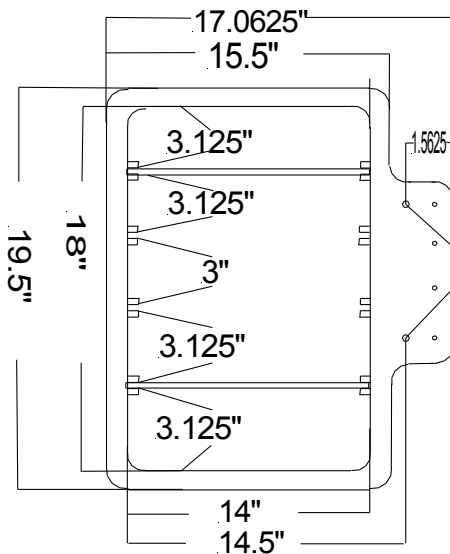

**American Pride - 526 Crest Road - Flat Rock, NC 28731
(828)697-8847 Fax (828)697-7094**

Product Data Specifications

Yorkshire -Model # 9711RCL(Classic)Recessed or 9711SCL Surface Mounted

Door:	19-3/4" x 27-3/4" Solid Oak Octagonal frame with white styrene backer
Mirror:	16" x 24" x 1/8" Double Strength Clean cut edge
Rough Opening:	14" x 18" With 3-1/2" storage depth and recesses 2-3/8" into the wall
Surface Mount:	Covers up to 15-1/2" x 19-1/2"
Door Catch:	Magnetic catch with riveted on stainless striker plate
Shelves:	2 adjustable polystyrene, 1 fixed
Hinges:	1 8" Tri-Brite galvanized piano hinge
Hardware:	All hardware is zinc plated(hinges, magnetic catch, screws & hardware pack)
Cabinet:	Injection Molded in White Typical Wall Thickness .110 Material: High Impact Polystyrene All Color Non-Toxic

97 Series Plastic(Polystyrene) Recessed or Surface Mounted Cabinet

**For Recessed Install
Use #10 x 2.5" Screws
Both screws should be
fastened to stud
For Surface Mounted Install
Use #10 x 5" Screws**

**Storage Depth(3.5") Covers up 15.5" x 19.5"
2 White Adjustable Polystyrene Shelves
1 Fixed White Polystyrene shelf
R.O.(14" x 18"x 2.375")
Requires 1/2" Offset**