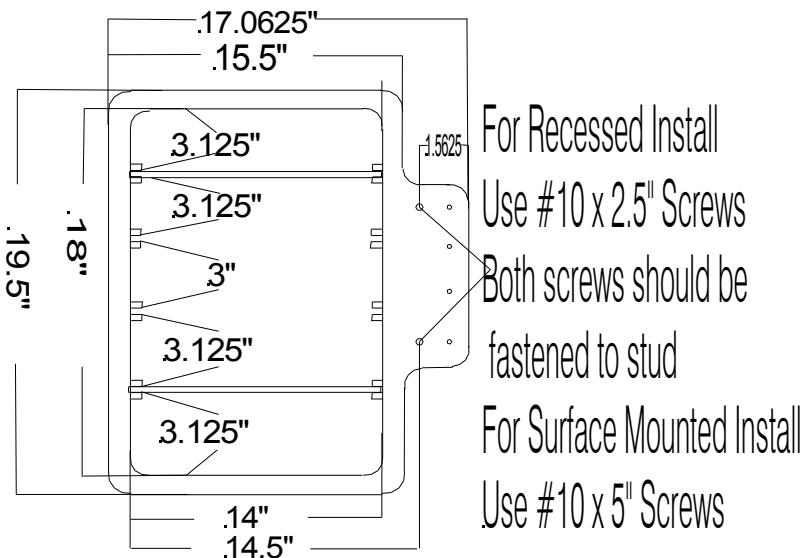

Door:	19" x 24" Solid Oak Rectangle frame with white styrene door backer
Mirror:	16" x 21" x 1/8" Double Strength Clean cut edge
Rough Opening:	14" x 18" With 3-1/2" storage depth and recesses 2-3/8" into the wall
Surface Mount:	Covers up to 15-1/2" x 19-1/2"
Door Catch:	Magnetic catch with riveted on stainless striker plate
Shelves:	2 adjustable white polystyrene, 1 fixed
Hinges:	1 8" Tri-Brite galvanized piano hinge
Hardware:	All hardware is zinc plated(hinges, magnetic catch, screws & hardware pack)
Cabinet:	Injection Molded in White Typical Wall Thickness .110 Material: High Impact Polystyrene All Color Non-Toxic

97 Series Plastic(Polystyrene) Recessed
or Surface Mounted Cabinet

Storage Depth(3.5") Covers up 15.5" x 19.5"
2 White Adjustable Polystyrene Shelves
1 Fixed White Polystyrene shelf
R.O.(14" x 18"x 2.375")
Requires 1/2" Offset