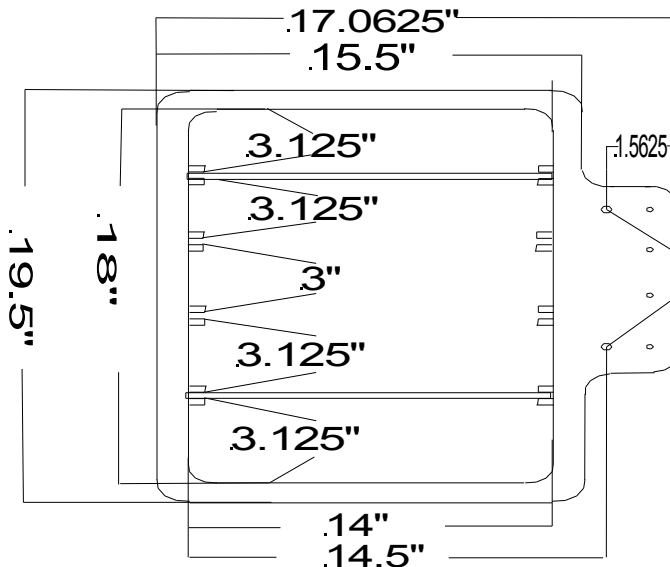

American Pride - 526 Crest Road - Flat Rock, NC 28731
(828)697-8847 Fax (828)697-7094

Product Data Specifications

Charleston-Model #9718RCA(Carolina) 9718RCL(Classic) 9718RHE (Heritage)
For Surface Mounted replace "R" with "S" Example: 9718SHE

Door:	20-7/8"x 31" Solid Oak oval frame finished in Carolina, Classic or Heritage
Mirror:	17-3/4" x 27-3/8" x 1/8" Double Strength Clean cut edge
Rough Opening:	14" x 18" With 3-1/2" storage depth and recesses 2-3/8" into the wall
Surface Mount:	Covers up to 15-1/2" x 19-1/2"
Door Catch:	Magnetic catch with riveted on stainless striker plate
Shelves:	2 adjustable polystyrene, 1 fixed
Hinges:	1 8" Tri-Brite galvanized piano hinge
Hardware:	All hardware is zinc plated(hinges, magnetic catch, screws & hardware pack)
Cabinet:	Injection Molded in White Typical Wall Thickness .110 Material: High Impact Polystyrene All Color Non-Toxic 1.5 Notched Izod(minimum) Specific Gravity 1.05, 73°/28° Heat Deflection annealed, 264 psi 185 Vicat Softening Point, °F 202 °C 94 Tensile Strength at yield (2.0 in/min) psi 3400 Ultimate Elongation %(0.2 in/min)(5 mm/min) 35 Flexular Modulus (0.05 in/min) psi 300,000 Hardness, Rockwell M 20 Izod Impact, 1/4" - 8.4 mm @ 78° F/23°C 1.4 ft.-lb 75 J/M

97 Series Plastic(Polystyrene) Recessed or Surface Mounted Cabinet

For Recessed Install
Use #10 x 2.5" Screws
Both screws should be
fastened to stud
For Surface Mounted Install
Use #10 x 5" Screws

Storage Depth(3.5") Covers up 15.5" x 19.5"
2 White Adjustable Polystyrene Shelves
1 Fixed White Polystyrene shelf
R.O.(14" x 18"x 2.375")
Requires 1/2" Offset