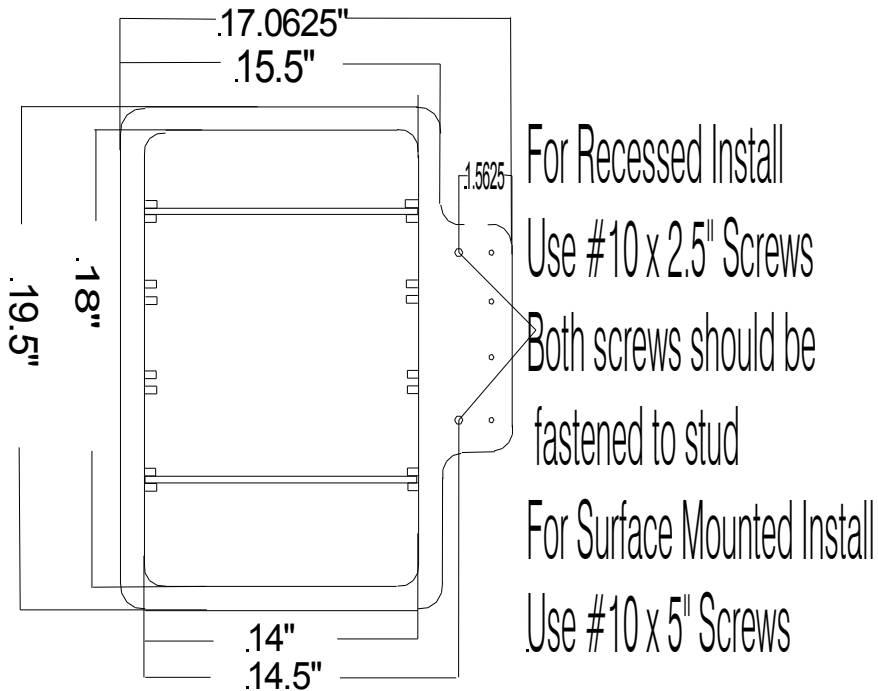

**American Pride - 526 Crest Road - Flat Rock, N.C. 28731
828-697-8847 Fax 828-697-7094**

Product Data Specifications

Model # 97VM131BOR(Recessed) or 97VM131BOS(Surface Mount) Cabinet

- MIRROR DOOR:** 21 1/4"x 31 1/4"x 3/16" Oval with 1" Bevel High impact polystyrene door backing bonded to mirror with double faced tape and specially formulated bonding agent.
- ROUGH OPENING:** 14" X 18" X 2-3/8" **PROJECTION FROM WALL:** 2-11/16" **STORAGE DEPTH:** 3-1/2"
- OVERALL:** 21 1/4"x 31 1/4"x 4-1/8" **SURFACE MOUNT:** Covers 15-1/2" x 19-1/2"
- SHELVES:** 2 White Adjustable Polystyrene & 1 Fixed Styrene
- HINGE:** 1 8" Tri-Brite galvanized piano
- DOOR CATCH:** One riveted stainless steel striker plate and magnetic catch closure mechanism
- MOUNTING HARDWARE:** 4 #8 x 1 1/2" & 2 #10 x 2.5" Steel Tapping Screws(see dwg for S/M)
- REVERSIBLE:** Yes
- DOOR BACKING:** white High Impact Polystyrene .060 Thickness
- CABINET:** Injection Molded in White Typical Wall Thickness .110
Material: High Impact Polystyrene All Color Non-Toxic

97 Series Plastic(Polystyrene) Recessed
or Surface Mounted Cabinet

Storage Depth(3.5") Covers up 15.5" x 19.5"
2 White Adjustable Polystyrene Shelves
1 Fixed White Polystyrene shelf
R.O.(14" x 18"x 2.375")
Requires 1/2" Offset