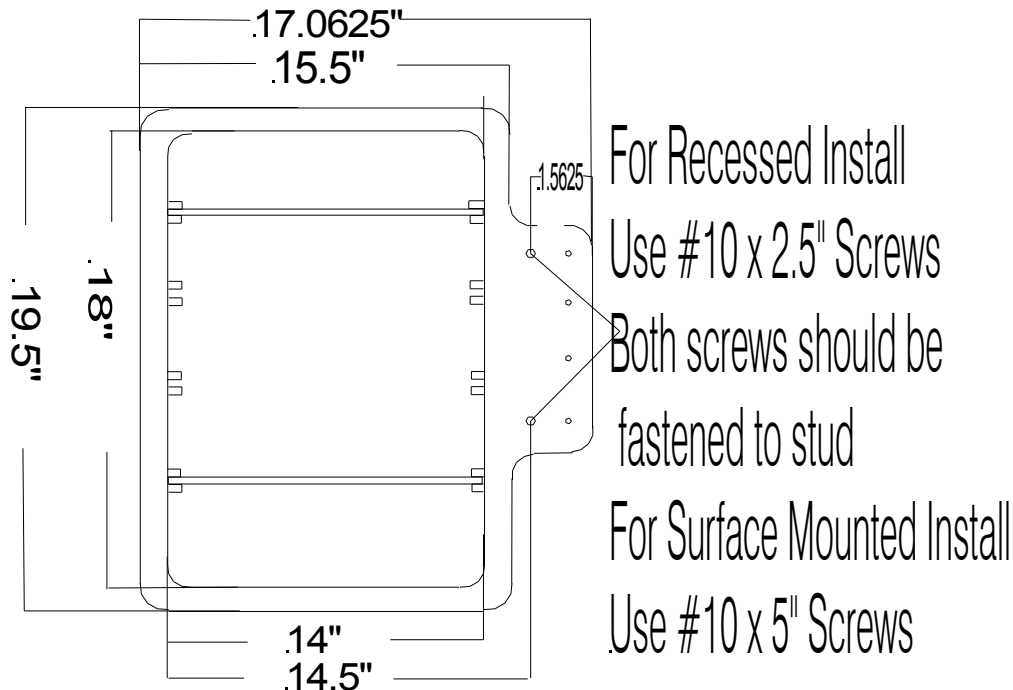

**American Pride - 526 Crest Road - Flat Rock, N.C. 28731
828-697-8847 Fax 828-697-7094**

Product Data Specifications

Model # 97VM131POR(Recessed) or 97VM131POS(Surface Mount) Cabinet

MIRROR DOOR: 21 1/4" x 31 1/4" x 3/16" Oval with single pass polished edges and impact polystyrene door backing bonded to mirror with double faced tape and specially formulated bonding agent.

ROUGH OPENING: 14" X 18" X 2-3/8"   **PROJECTION FROM WALL:** 2-11/16"   **STORAGE DEPTH:** 3-1/2"

OVERALL: 21 1/4" x 31 1/4" x 4-1/8"   **SURFACE MOUNT:** Covers 15-1/2" x 19-1/2"

SHELVES: 2 White Adjustable Polystyrene & 1 Fixed Styrene

HINGE: 1 8" Tri-Brite galvanized piano

DOOR CATCH: One riveted stainless steel striker plate and magnetic catch closure mechanism

MOUNTING HARDWARE: 4 #8 x 1 1/2" & 2 #10 x 2.5" Steel Tapping Screws(see dwg for S/M)

REVERSIBLE: Yes

DOOR BACKING: white High Impact Polystyrene   .060 Thickness

CABINET: Injection Molded in White   Typical Wall Thickness .110
Material: High Impact Polystyrene   All Color Non-Toxic

97 Series Plastic(Polystyrene) Recessed or Surface Mounted Cabinet

Storage Depth(3.5") Covers up 15.5" x 19.5"
2 White Adjustable Polystyrene Shelves
1 Fixed White Polystyrene shelf
R.O.(14" x 18"x 2.375")
Requires 1/2" Offset