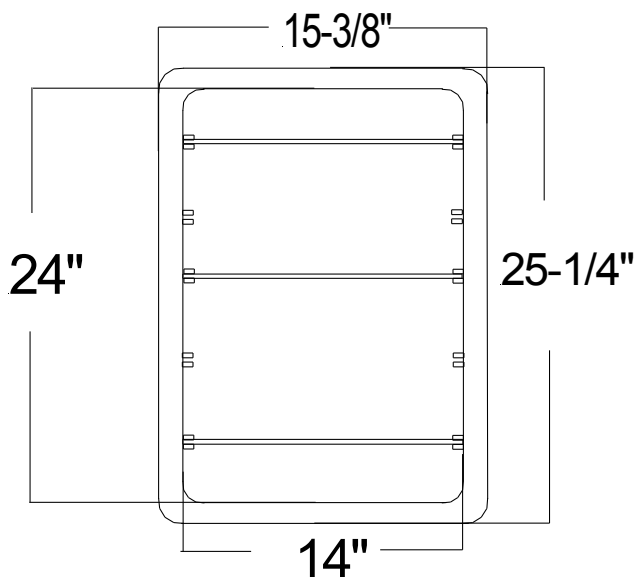

**American Pride - 526 Crest Road - Flat Rock, North Carolina 28731
828-697-8847 Fax 828-697-7094**

Product Data Specifications

Deerfield - Model #9910R1W for recessed(W = White on Wood)or
99101S1W for Surface mounted

DOOR:	16-1/4" x 26-1/4"x 3/4" Wood Painted White (W) Mirror is 13-3/16" x 23-3/16" x 1/8" Mirror and a polystyrene backer glued and screwed to frame
DOOR BACKING:	White High Impact Polystyrene .060 Thickness
ROUGH OPENING:	14" x 24" x 2-1/2" OVERALL SIZE: 16-1/4" x 26-1/4" x 4-5/8"
STORAGE DEPTH:	3-1/2" PROJECTION FROM WALL: 2-1/8"
SHELVES:	3 adjustable white injection molded or 1 white fixed polystyrene
HINGE:	2 2-1/2" G40 Galvanized
DOOR OPERATION:	One riveted stainless steel striker plate and magnetic catch
MOUNTING HARDWARE:	4 #8 x 1 1/2"(R) or #10 x 2-1/2"(S) Steel Tapping Screws
REVERSIBLE:	Yes
CABINET:	Injection Molded in White Typical Wall Thickness .110
MATERIAL:	High Impact Polystyrene All Color Non-Toxic

99 Series(Standard and 1A)Plastic(Polystyrene) Recessed or Surface Mounted Cabinet

**Storage Depth(3.5")
Covers up 15.375" x 25.25"
3 White Adjustable
Polystyrene Shelves
1 Fixed White Polystyrene shelf
R.O.(14" x 24"x 2.5")**