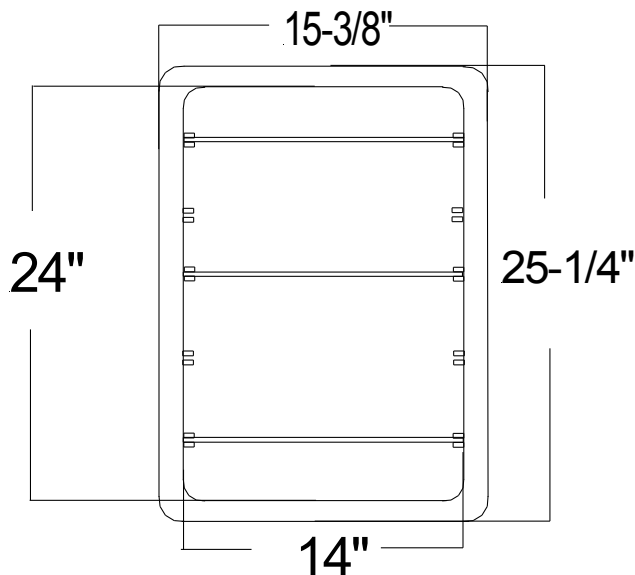

**American Pride - 526 Crest Road - Flat Rock, North Carolina 28731
828-697-8847 Fax 828-697-7094**

Product Data Specifications

Heritage - Model #9914R1CL(Classic Finish on Oak) & For Surface Mounted Cabinets
Replace "R" with "S" EXAMPLE: 9914S1CL

DOOR:	16-1/4" x 26-1/4" x 3/4" Oak Stained Classic(CL) Frames have a 12-7/8" x 22-7/8" x 1/8" Mirror and a polystyrene backer glued and screwed to frame	
DOOR BACKING:	White High Impact Polystyrene .060 Thickness	
ROUGH OPENING:	14" x 24" x 2-1/2" OVERALL SIZE: 16" x 26" x 4-5/8"	
STORAGE DEPTH:	3-1/2" PROJECTION FROM WALL: 2-1/8"	
SHELVES:	3 adjustable white injection molded or 1 white fixed polystyrene	
HINGE:	2 Tri Brite 2.5" Split Butt hinges	
DOOR OPERATION:	One riveted stainless steel striker plate and magnetic catch	
MOUNTING HARDWARE:	4 #8 x 1 1/2"(R) or #10 x 2-1/2"(S) Steel Tapping Screws	
REVERSIBLE:	Yes	
CABINET:	Injection Molded in White	Typical Wall Thickness .110
MATERIAL:	High Impact Polystyrene	All Color Non-Toxic

99 Series(Standard and 1A)Plastic(Polystyrene) Recessed or Surface Mounted Cabinet

**Storage Depth(3.5")
Covers up 15.375" x 25.25"
3 White Adjustable
Polystyrene Shelves
1 Fixed White Polystyrene shelf
R.O.(14" x 24"x 2.5")**