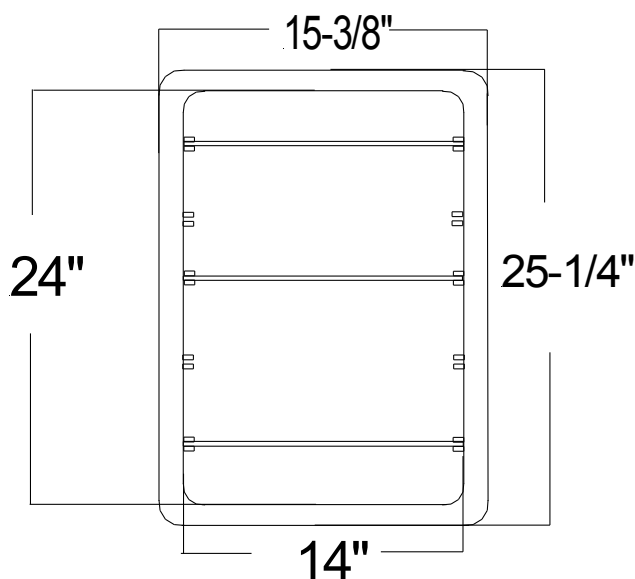

### **Product Data Specifications**

Heritage - Model #99141AR1CL(Classic Finish on Oak) & For Surface Mounted Cabinets  
Replace "R" with "S" EXAMPLE: 99141AS1CL

<b>DOOR:</b>	16-1/4" x 26-1/4" x 3/4" Oak Stained Classic(CL) Both frames have a 12-7/8" x 22-7/8"x 1/8" Mirror and a polystyrene backer glued and screwed to frame
<b>DOOR BACKING:</b>	White High Impact Polystyrene .060 Thickness
<b>ROUGH OPENING:</b>	14" x 24" x 2-1/2" <b>OVERALL SIZE:</b> 16" x 26" x 4-5/8"
<b>STORAGE DEPTH:</b>	3-1/2" <b>PROJECTION FROM WALL:</b> 2-1/8"
<b>SHELVES:</b>	3 adjustable white injection molded or 1 white fixed polystyrene
<b>HINGE:</b>	1 Tri Brite 17" Piano hinges
<b>DOOR OPERATION:</b>	One riveted stainless steel striker plate and magnetic catch
<b>MOUNTING HARDWARE:</b>	4 #8 x 1 1/2"(R) or #10 x 2-1/2"(S) Steel Tapping Screws
<b>REVERSIBLE:</b>	Yes
<b>CABINET:</b>	Injection Molded in White Typical Wall Thickness .110
<b>MATERIAL:</b>	High Impact Polystyrene All Color Non-Toxic

#### **99 Series(Standard and 1A)Plastic(Polystyrene) Recessed or Surface Mounted Cabinet**

**Storage Depth(3.5")  
Covers up 15.375" x 25.25"  
3 White Adjustable  
Polystyrene Shelves  
1 Fixed White Polystyrene shelf  
R.O.(14" x 24"x 2.5")**