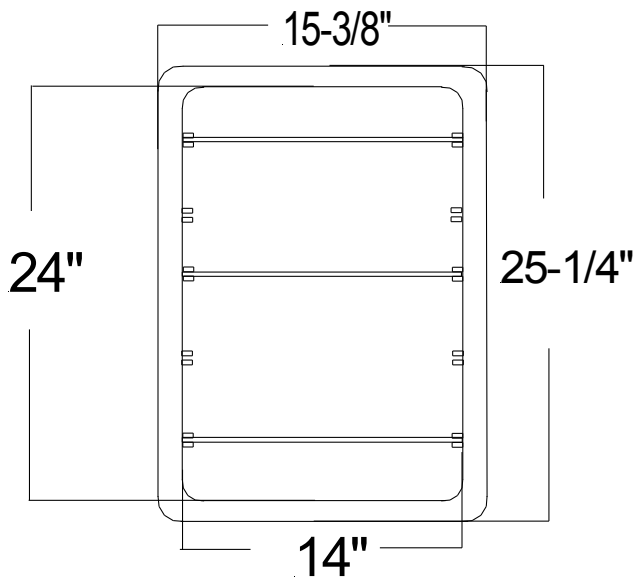

**American Pride - 526 Crest Road - Flat Rock, North Carolina 28731
828-697-8847 Fax 828-697-7094**

Product Data Specifications

Heritage - Model #99141AR1CL(Classic Finish on Oak) & For Surface Mounted Cabinets
Replace "R" with "S" EXAMPLE: 99141AS1CL

DOOR:	16-1/4" x 26-1/4" x 3/4" Oak Stained Classic(CL) Both frames have a 12-7/8" x 22-7/8"x 1/8" Mirror and a polystyrene backer glued and screwed to frame
DOOR BACKING:	White High Impact Polystyrene .060 Thickness
ROUGH OPENING:	14" x 24" x 2-1/2" OVERALL SIZE: 16" x 26" x 4-5/8"
STORAGE DEPTH:	3-1/2" PROJECTION FROM WALL: 2-1/8"
SHELVES:	3 adjustable white injection molded or 1 white fixed polystyrene
HINGE:	1 Tri Brite 17" Piano hinges
DOOR OPERATION:	One riveted stainless steel striker plate and magnetic catch
MOUNTING HARDWARE:	4 #8 x 1 1/2"(R) or #10 x 2-1/2"(S) Steel Tapping Screws
REVERSIBLE:	Yes
CABINET:	Injection Molded in White Typical Wall Thickness .110
MATERIAL:	High Impact Polystyrene All Color Non-Toxic

99 Series(Standard and 1A)Plastic(Polystyrene) Recessed or Surface Mounted Cabinet

**Storage Depth(3.5")
Covers up 15.375" x 25.25"
3 White Adjustable
Polystyrene Shelves
1 Fixed White Polystyrene shelf
R.O.(14" x 24"x 2.5")**