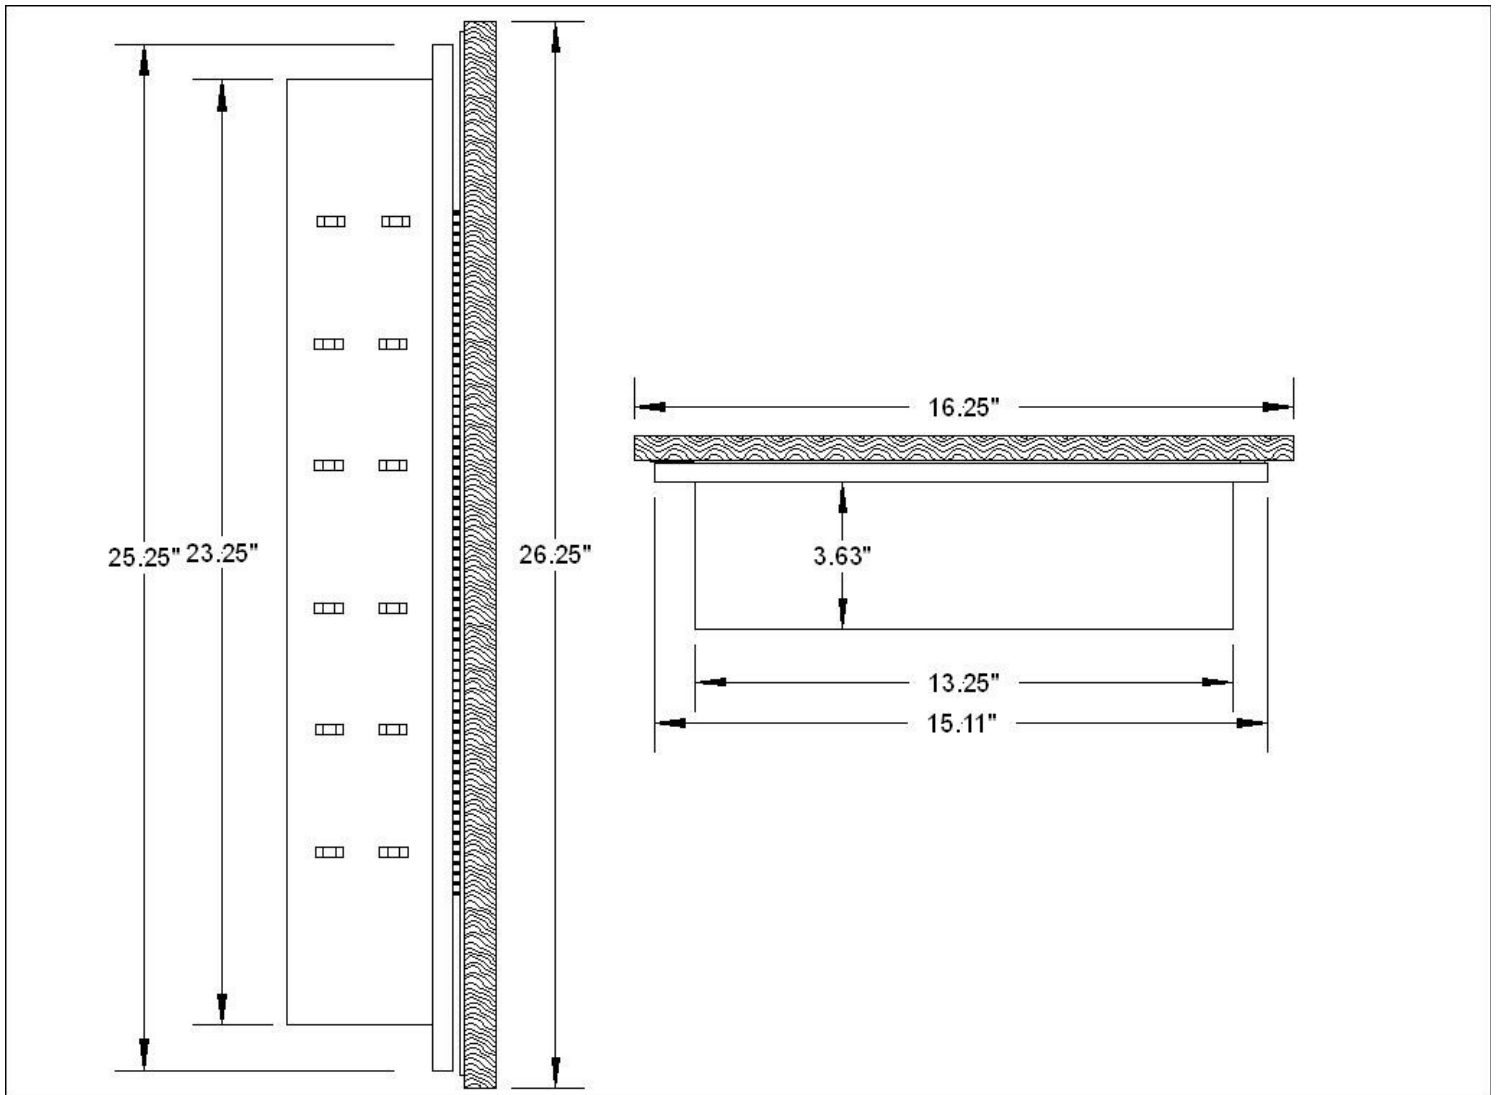

### Product Data Specifications

#### Deerfield - Model # G9910R1W(White Finish on Wood) Recessed Medicine Cabinets

<b>DOOR:</b>	(W)Wood Painted White w/ 13-3/16" x 23-3/16" x 1/8" mirror
<b>OVERALL SIZE:</b>	16-1/4"x 26-1/4"x 5-3/16" <b>ROUGH OPENING:</b> 14" x 24" x 3-5/8"
<b>STORAGE DEPTH:</b>	4" <b>PROJECTION FROM WALL:</b> 1-1/2"
<b>SHELVES:</b>	3 adjustable clear 1/8" Glass with styrene supports
<b>HINGE:</b>	Single 17" G40 galvanized piano hinge with 90 Degree stop
<b>DOOR OPERATION:</b>	One riveted stainless steel striker plate and magnetic catch
<b>MOUNTING HARDWARE:</b>	4 #8 x 1 1/2" Steel Tapping Screws
<b>REVERSIBLE:</b>	Yes
<b>DOOR BACKING:</b>	White High Impact Polystyrene .060 Thickness
<b>CABINET:</b>	24 Gauge Steel-Tech Cabinet Body White Powder Coat Process
<b>WEIGHT:</b>	15 lbs.