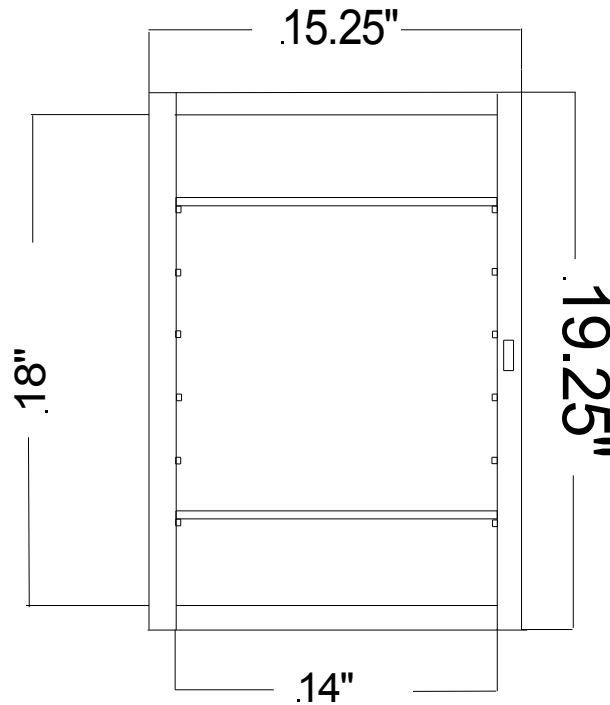

American Pride - 526 Crest Road - Flat Rock, NC 28731
828-697-8847 Fax 828-697-7094
Product Data Specifications

HARMONY - Model # ST9622WBR12 Recessed Mount Medicine Cabinet

Mirror:	16-3/16"x 22-1/4" Double Strength(.125) Frameless with one pass polished edges and a 1/2" Bevel bonded with double faced tape and special bonding adhesive to a white high impact polystyrene backer @ .060 Thickness PVC protected corners
Overall Size:	16-3/16" x 22-1/4"x 4-1/2" Rough Opening: 14" x 18" x 3"
Storage Depth:	4" Projection from wall: 1-1/2"
Door Catch:	Magnetic catch with riveted striker plate
Shelves:	2 adjustable crystal polystyrene and 1 fixed white steel
Hinges:	1 17" piano hinge Tri-Brite galvanized
Hardware:	Parts zinc plated(magnetic catch, screws & hardware pack)
Mounting Hardware:	4 # 8 x 1-1/2" Steel Tapping Screws
Reversible:	Yes
Cabinet:	24 Gauge Steel-Tech Cabinet Body White Powder Coat Process

ST96, G96 or SM96 Series Steel Cabinet

Steel Cabinet Powdercoated White
Storage Depth(4")
Covers up 15.25" x 19.25"
R.O.(14" x 18" x 3")